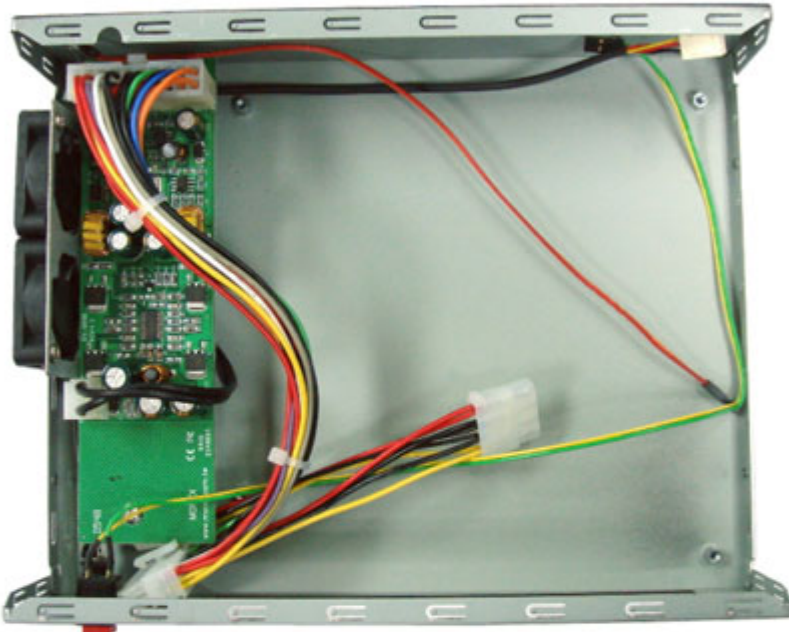

74.95 EUR  
incl. 19% VAT, plus [shipping](#)

Support:  [Drawing](#)

Model No	5677
M/B Form Factor	Mini-ITX (6.7"x 6.7")
Dimensions (D x W x H)	186x 259.5 x 58.5(mm) , 2.8L

Drive Bays	Internal 2.5*1
CD/DVD Device	N/A
PSU Form Factor	Internal Power Supply: 80W (12V) External Power Supply (A/C): 60W & 80W (12V)
Indicators	1 x Power Status
Front I/O	N/A
Rear I/O	COM*1, Power Button
Material	Steel
System Fans	N/A
Thickness	0.8mm
Container Loading	20':1800, 40':23800, 40'HQ:4400
Application	POS, Kiosk, Media Box, Digital Signage